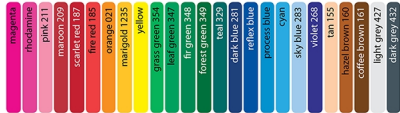

## Corrugated Plastic Signs

- White, all weather corrugated plastic signs are 3/16" thick
- Bleed not allowed, imprint can be no closer than 1/2" from all edges, two sided imprints use the same imprint on both sides.
- **AFL-CIO Union Labels:** On all political orders unless otherwise requested. Available on other orders by request.
- Color matches - \$50/ea spot color (no guarantees of perfect matches)
- Standard Colors:

(colors may appear slightly different depending on your screens calibration)

---